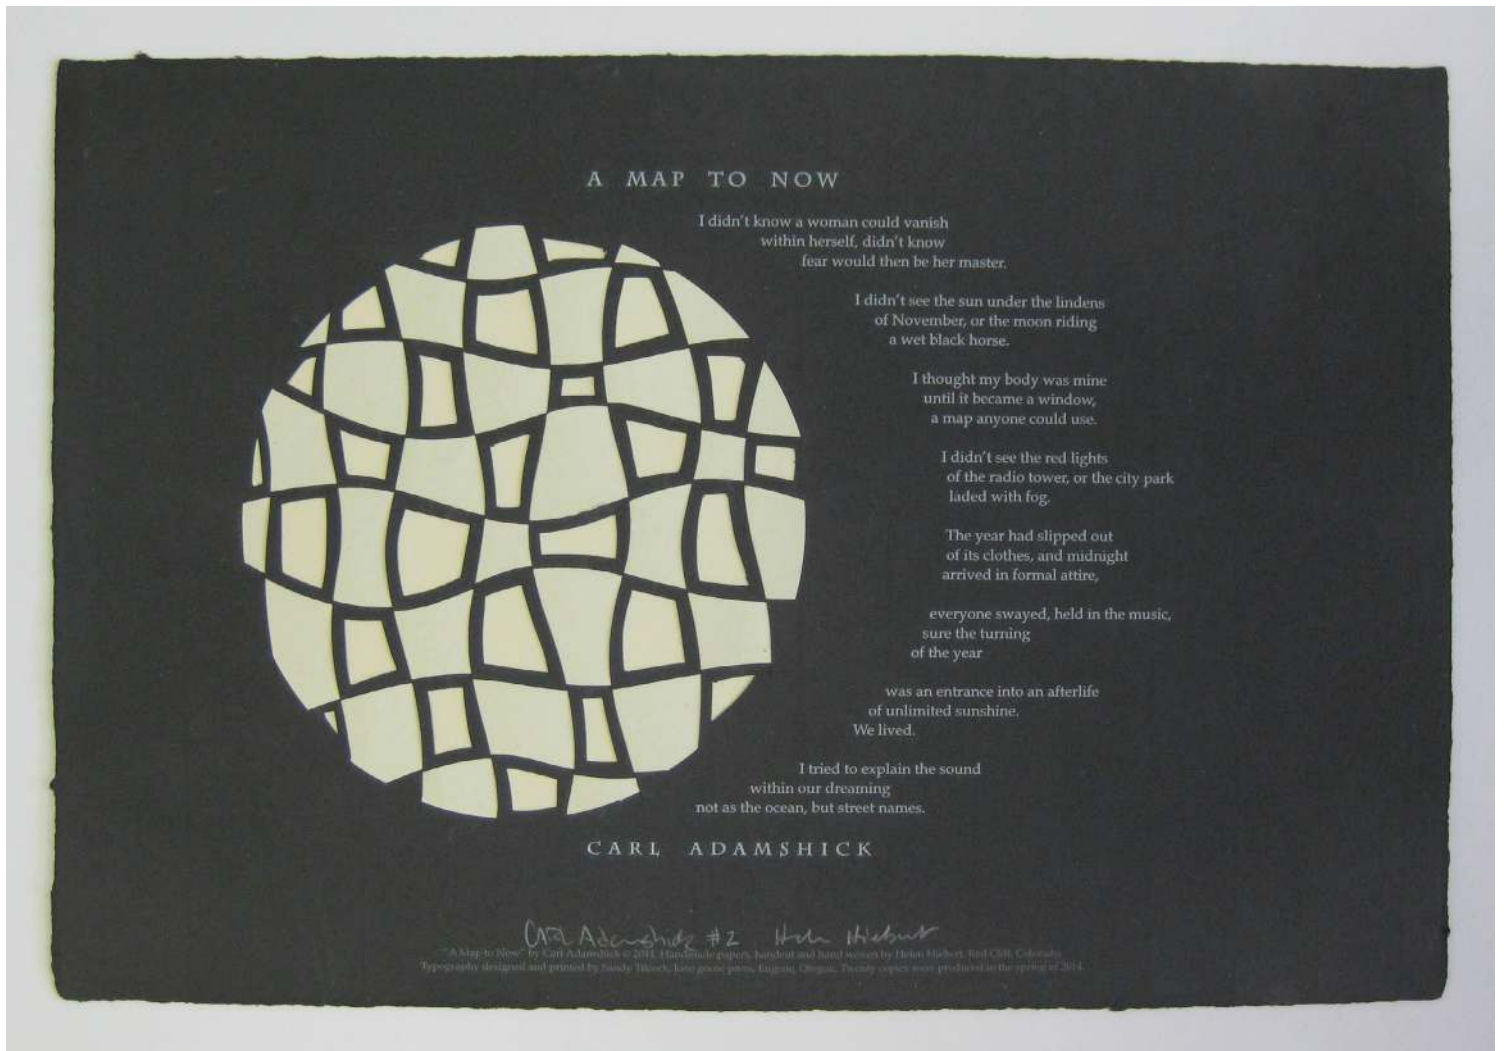

A Map to Now

Artist Statement: *A Map to Now* broadside features words by Carl Adamshick and artwork by Helen Hiebert. Hiebert made the charcoal gray and off-white handmade cotton papers and hand wove and cut the moon image. Adamshick's poem, *A Map to Now*, is simultaneously being published in his book, "Saint Friend", August 2014, McSweeney's.

Edition Size: 20. The edition is signed and numbered by the poet and the artist.

Retail Price: \$300

Published by: Helen Hiebert Studio

Publication date: 2014, Edwards, CO

Size: 12" x 18"

Medium/Materials: handmade cotton papers