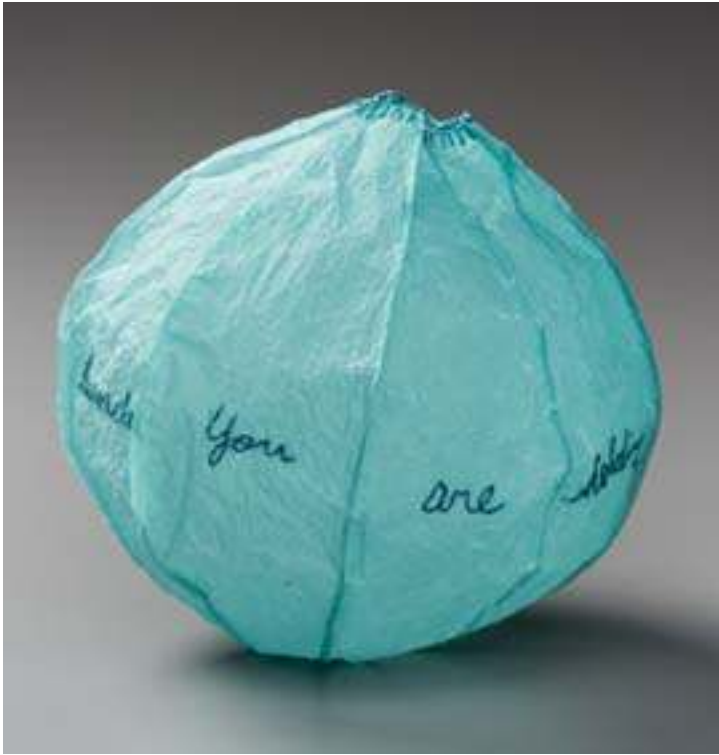

Handle With Care

Embroidered text: *You are holding the world in your hands.*

Artist Statement: Handle With Care is a small paper globe, created from eight gores (sections) of handmade abaca paper that are glued together and then inflated. Hand embroidered text runs along the equator and reads You are Holding the World in Your Hands. The globe rests in a laser cut box, and its sides have cutouts of the phases of the moon.

Edition Size: 25

Retail Price: \$275

Published by: Helen Hiebert Studio, Edwards, CO

Publication date: 2013

Artist: Helen Hiebert

Size: 7" x 7" x 7" in box

Medium/Materials: pigmented and air-dried handmade abaca paper with embroidered text; colophon is ink-jet printed on handmade papers